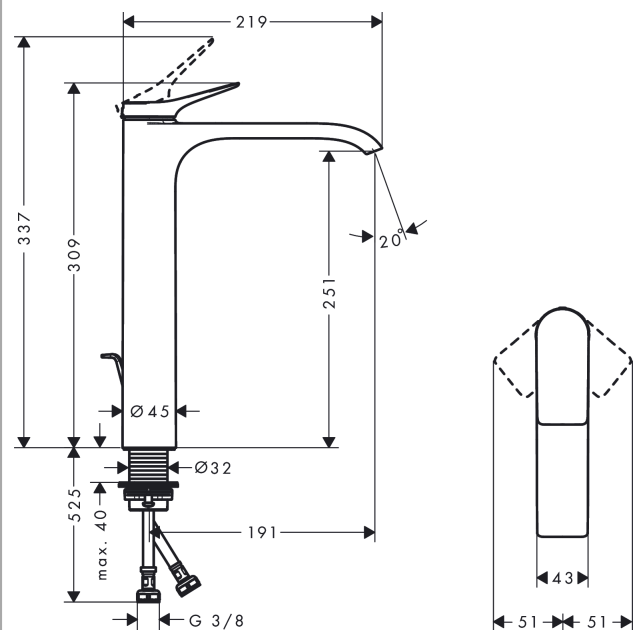

Vivenis

Single lever basin mixer 250 for washbowls with pop-up waste set

Surfaces: **Matt White** Article Number: **75040700**

Description

product features

- consists of: single lever basin mixer, waste set
- ComfortZone 250
- projection 191 mm
- spray type: WaterfallStream
- maximum flow rate at 3 bar: 5 l/min
- ceramic cartridge
- temperature limitation adjustable
- suitable for continuous flow water heaters
- pop-up waste set G 1¼
- material waste set: metal
- connection type: G ¾ connections
- connection dimension: DN15

Technology

Design awards

reddot winner 2021

Product image

Scale drawing

Flowchart

Vivenis
Single lever basin mixer 250 for washbowls with pop-up waste set
 Surfaces: **Matt White** Article Number: **75040700**

Exploded Drawing

Year of production: >06/21

Vivenis

Single lever basin mixer 250 for washbowls with pop-up waste set

Surfaces: **Matt White** Article Number: **75040700**

Spare part list

Year of production: >06/21

Pos.	Description	Article Number	Price	PU
1	handle	94277700	-	1
2	screw cover	93735700	-	1
3	escutcheon	94027700	-	1
4	nut	93995000	-	1
5	O-ring 35x1,5	92114000	-	1
6	cartridge, assy	93897000	-	1
7	seal	95008000	-	1
8	O-ring 35x2	92604000	-	1
9	adapter for cartridge	98750000	-	1
10	O-Ring 30x2	98186000	-	1
11	spray former	94275000	-	1
12	connection hose 600 mm M8x0,75 G3/8	96556000	-	1
13	O-ring 6,6x1,6	93019000	-	1
14	flat seal	98749000	-	1
15	fixing set (Ø 32)	13961000	-	1
16	lever collar	97548000	-	1
17	pull rod	96657000	-	1
a	pop up waste	94139700	-	1
b	fixation extension 35 mm	13898000	-	1