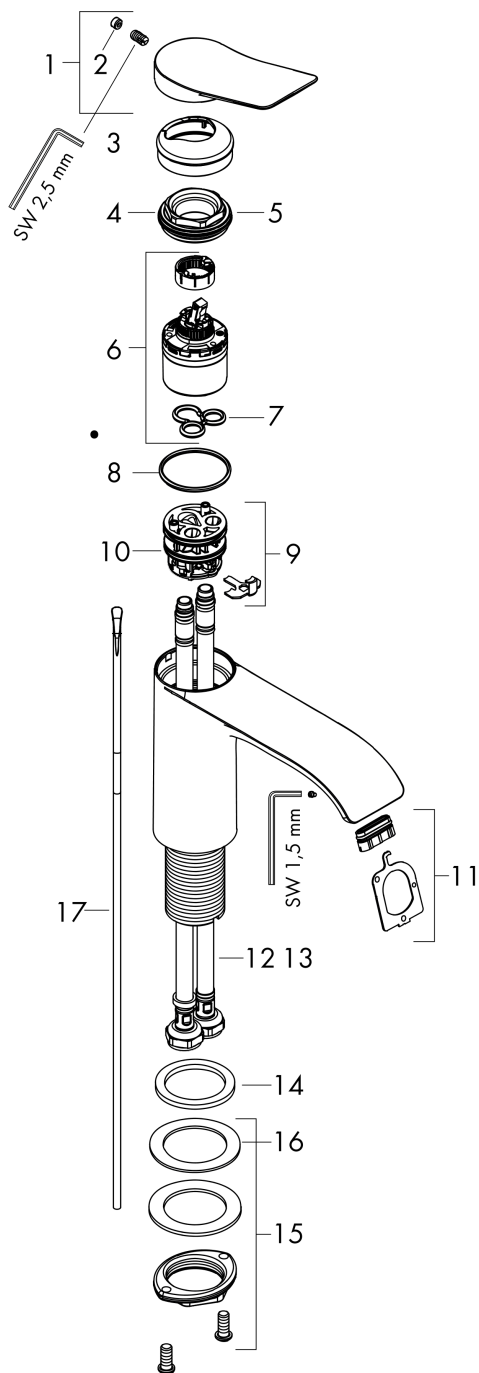

Vivenis

Single lever basin mixer 250 for washbowls with pop-up waste set

Surfaces: **Matt White** Article Number: **75040700**

Description

product features

- consists of: single lever basin mixer, waste set
- ComfortZone 250
- projection 191 mm
- spray type: WaterfallStream
- maximum flow rate at 3 bar: 5 l/min
- ceramic cartridge
- temperature limitation adjustable
- suitable for continuous flow water heaters
- pop-up waste set G 1¼
- material waste set: metal
- connection type: G ¾ connections
- connection dimension: DN15

Technology

Design awards

reddot winner 2021

Product image

Scale drawing

Flowchart

Vivenis
Single lever basin mixer 250 for washbowls with pop-up waste set
 Surfaces: **Matt White** Article Number: **75040700**

Exploded Drawing

Year of production: >06/21

Vivenis

Single lever basin mixer 250 for washbowls with pop-up waste set

Surfaces: **Matt White** Article Number: **75040700**

Spare part list

Year of production: >06/21

Pos.	Description	Article Number	Price	PU
1	handle	94277700	-	1
2	screw cover	93735700	-	1
3	escutcheon	94027700	-	1
4	nut	93995000	-	1
5	O-ring 35x1,5	92114000	-	1
6	cartridge, assy	93897000	-	1
7	seal	95008000	-	1
8	O-ring 35x2	92604000	-	1
9	adapter for cartridge	98750000	-	1
10	O-Ring 30x2	98186000	-	1
11	spray former	94275000	-	1
12	connection hose 600 mm M8x0,75 G3/8	96556000	-	1
13	O-ring 6,6x1,6	93019000	-	1
14	flat seal	98749000	-	1
15	fixing set (Ø 32)	13961000	-	1
16	lever collar	97548000	-	1
17	pull rod	96657000	-	1
a	pop up waste	94139700	-	1
b	fixation extension 35 mm	13898000	-	1