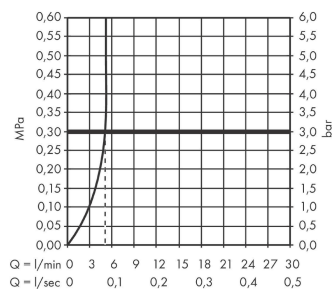

Vivenis

Single lever basin mixer 250 for washbowls with pop-up waste set

Surfaces: **Matt White** Article Number: **75040700**

Description

product features

- consists of: single lever basin mixer, waste set
- ComfortZone 250
- projection 191 mm
- spray type: WaterfallStream
- maximum flow rate at 3 bar: 5 l/min
- ceramic cartridge
- temperature limitation adjustable
- suitable for continuous flow water heaters
- pop-up waste set G 1¼
- material waste set: metal
- connection type: G ¾ connections
- connection dimension: DN15

Technology

Design awards

reddot winner 2021

Product image

Scale drawing

Flowchart

Vivenis
Single lever basin mixer 250 for washbowls with pop-up waste set
 Surfaces: **Matt White** Article Number: **75040700**